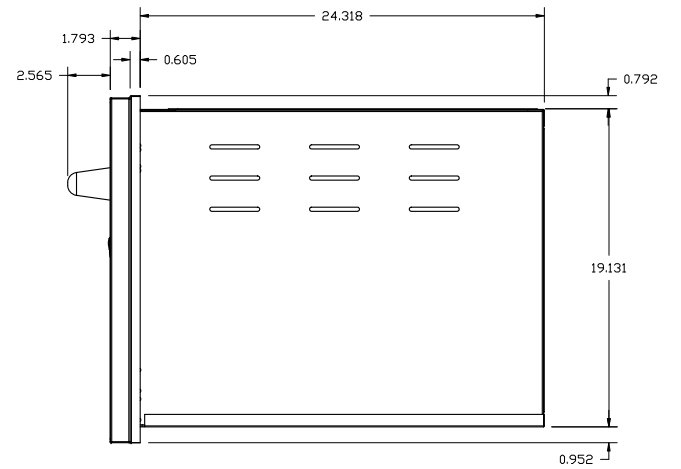

TEWD42C-B: 42" WARMING DRAWER COMBO

LAST UPDATE: 08/11