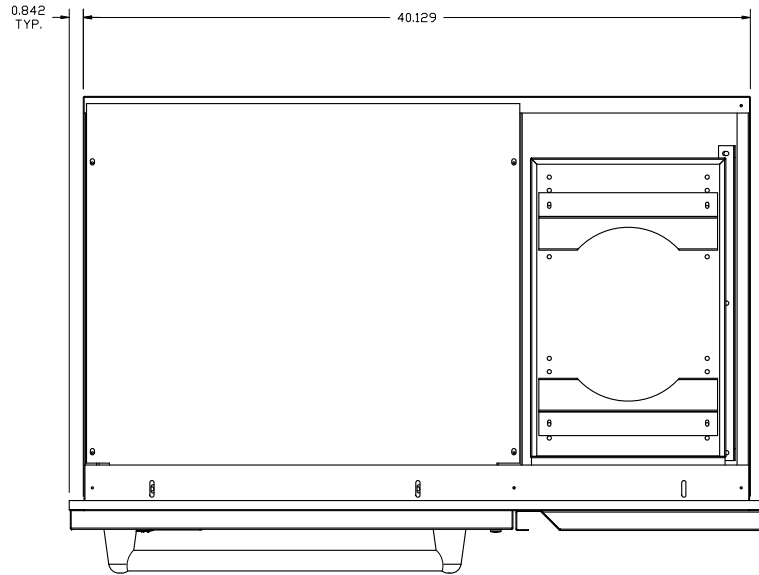

TEWD42C-B: 42" WARMING DRAWER COMBO

LAST UPDATE: 08/11