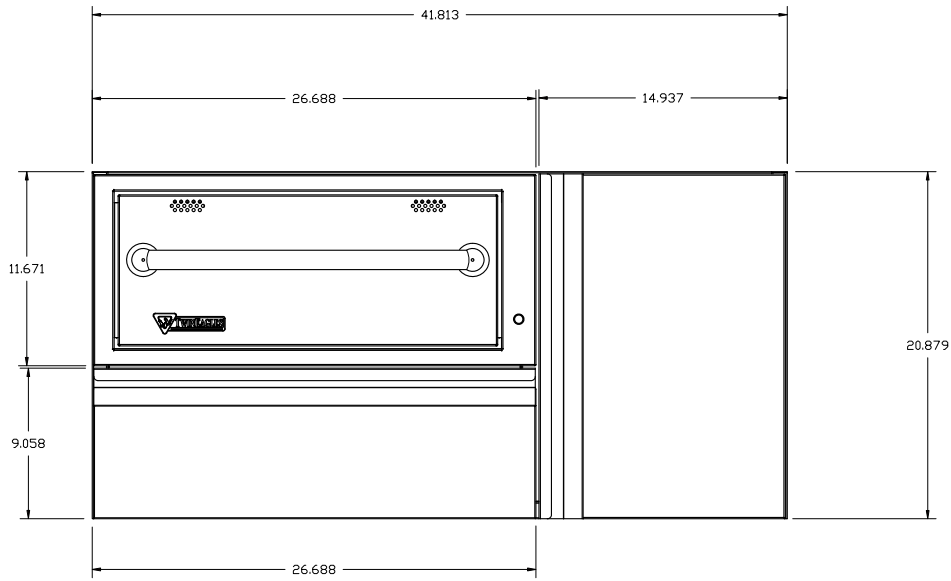

TEWD42C-B: 42" WARMING DRAWER COMBO

LAST UPDATE: 08/11