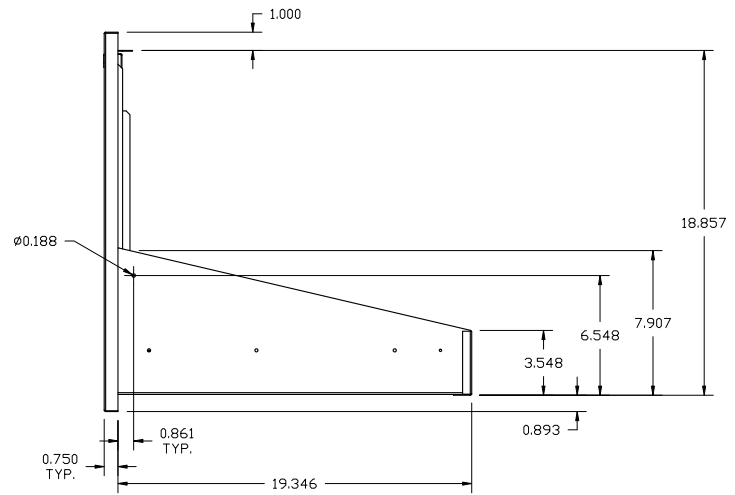

TETD18-B: TRASH DRAWER

LAST UPDATE: 08/11