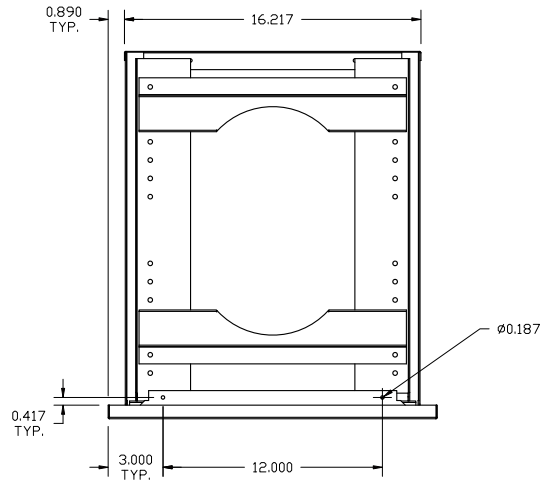

TETD18-B: TRASH DRAWER

LAST UPDATE: 08/11