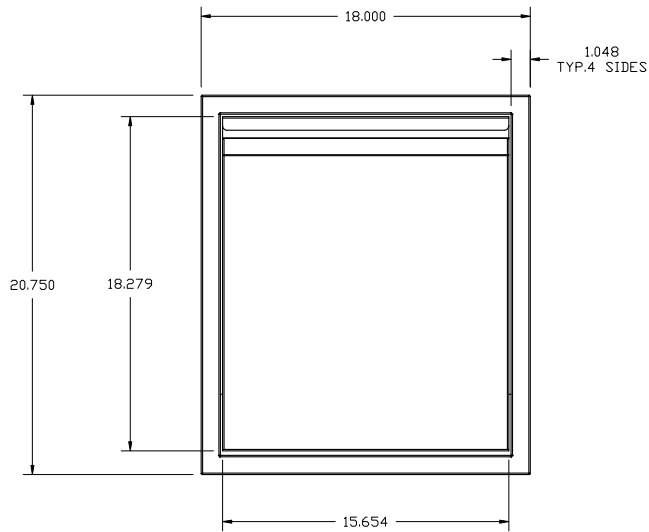

TETD18-B: TRASH DRAWER

LAST UPDATE: 08/11