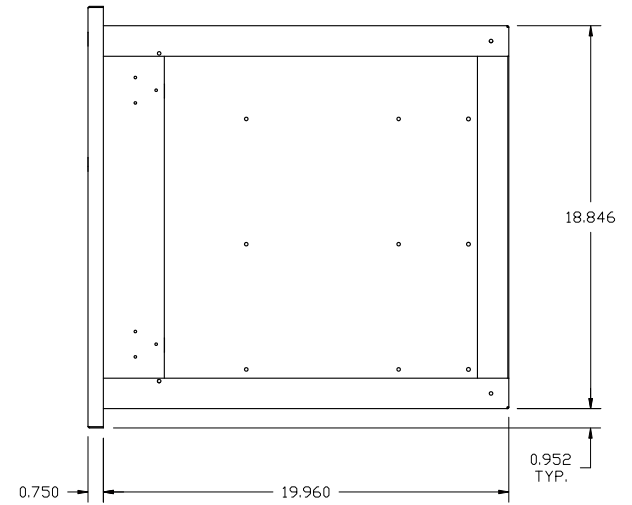

TEDD362-B: 36" WIDE DOOR & 2 DRAWER COMBO

LAST UPDATE: 08/11