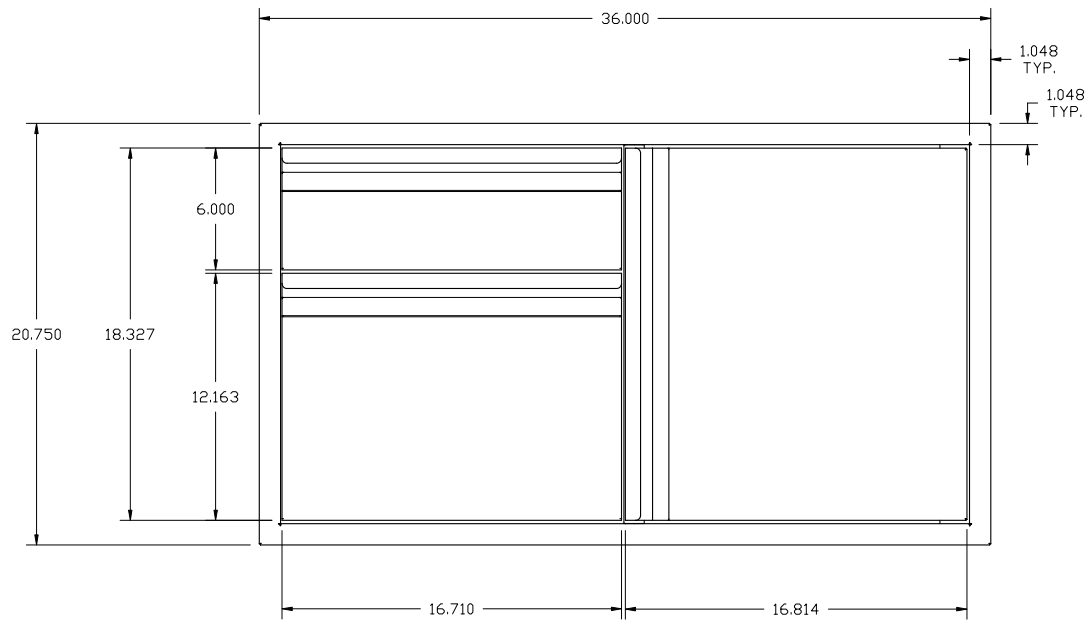

TEDD362-B: 36" WIDE DOOR & 2 DRAWER COMBO

LAST UPDATE: 08/11