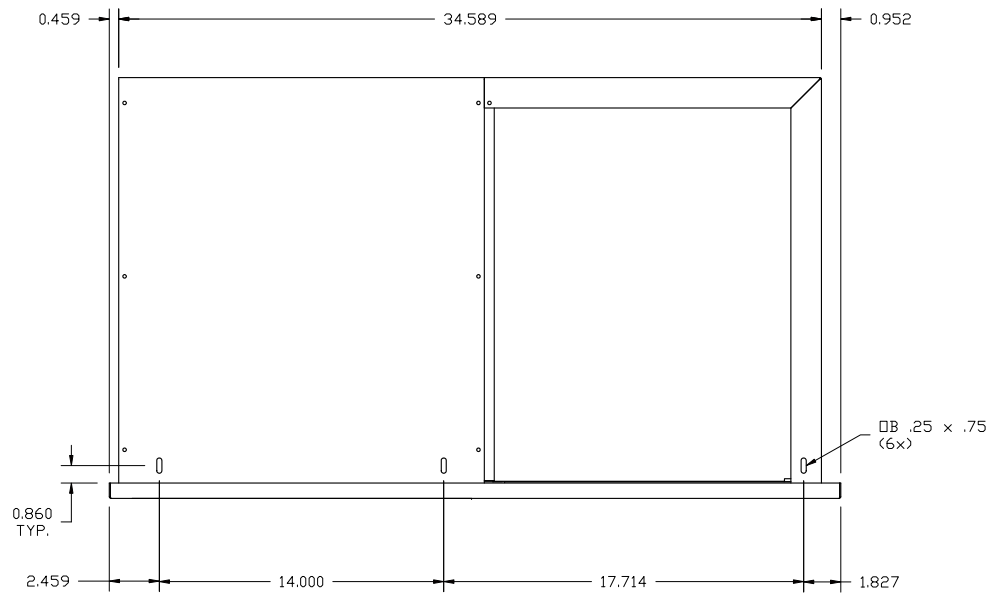

TEDD362-B: 36" WIDE DOOR & 2 DRAWER COMBO

LAST UPDATE: 08/11